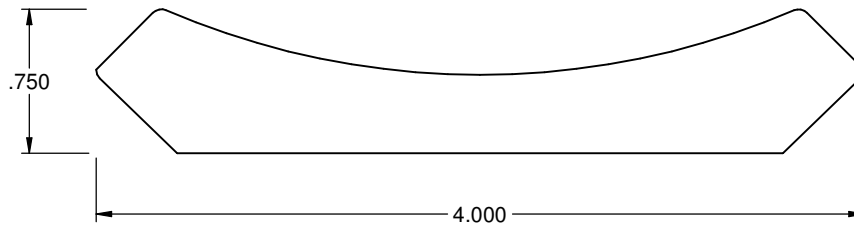

2.875
2.875

Description: Crown

Overall Size: .750 x 4.000

Profile Number: KL 9308

Keim

4465 SR 557
Charm OH 44617
1-800-362-6682
www.keimhome.com