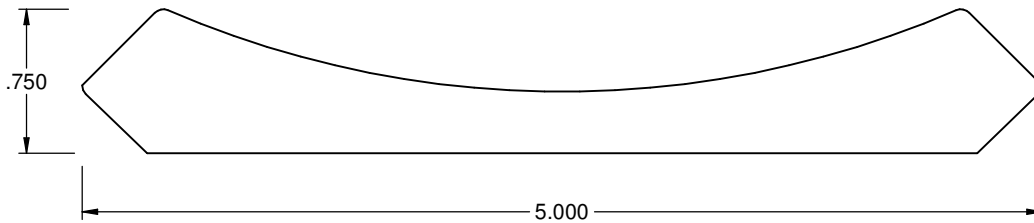

3.563
3.563

Description: Crown

Overall Size: .750 x 5.000

Profile Number: KL 3380

Keim

4465 SR 557
Charm OH 44617
1-800-362-6682
www.keimhome.com