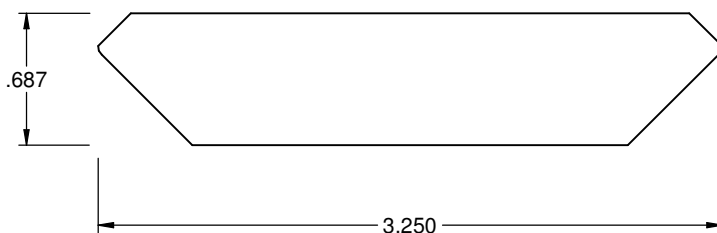

2.313
2.313

Description: Crown

Overall Size: .687 x 3.250

Profile Number: KL 16313

Keim

4465 SR 557
Charm OH 44617
1-800-362-6682
www.keimhome.com