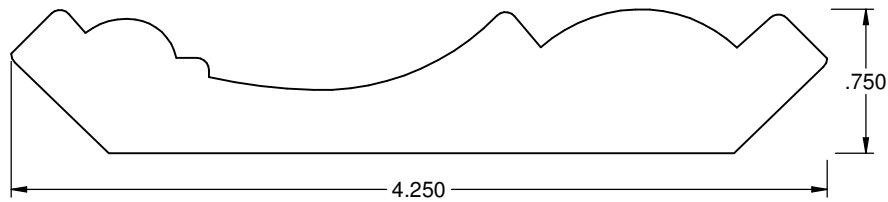

3.063  
3.000

Description: Crown

Overall Size: .750 x 4.250

Profile Number: KL 4314

**Keim**

4465 SR 557  
Charm OH 44617  
1-800-362-6682  
www.keimhome.com