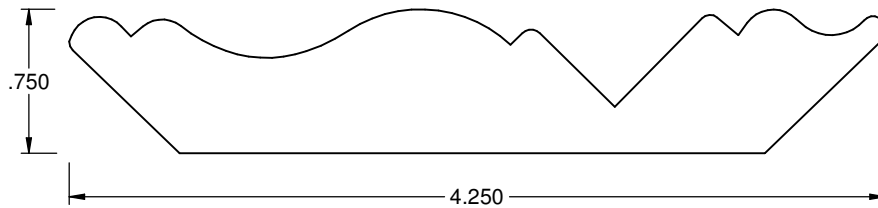

3.063
3.000

Description: Crown

Overall Size: .750 x 4.250

Profile Number: KL 342

Keim

4465 SR 557
Charm OH 44617
1-800-362-6682
www.keimhome.com