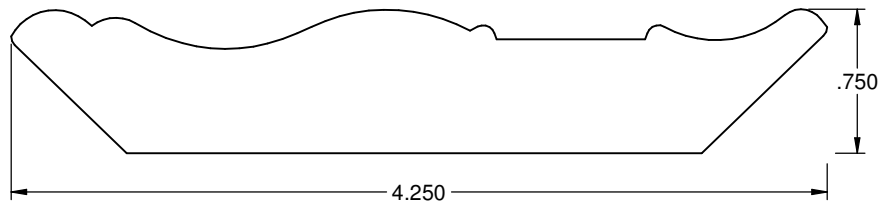

3.063  
3.000

Description: Crown with Rope Molding

Overall Size: .750 x 4.250

Profile Number: KL 1364

**Keim**

4465 SR 557  
Charm OH 44617  
1-800-362-6682  
www.keimhome.com