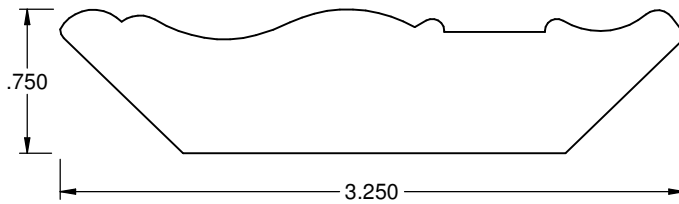

2.313
2.313

Description: Crown

Overall Size: .750 x 3.250

Profile Number: KL 1363

Keim

4465 SR 557
Charm OH 44617
1-800-362-6682
www.keimhome.com