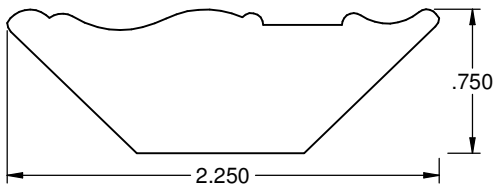

1.625
1.625

Description: Crown

Overall Size: .750 x 2.250

Profile Number: KL 1362

Keim

4465 SR 557
Charm OH 44617
1-800-362-6682
www.keimhome.com