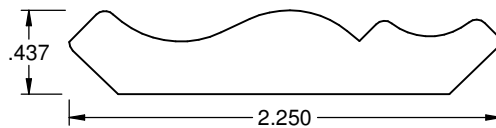

1.625
1.625

Description: Crown

Overall Size: .437 x 2.250

Profile Number: KL 1340

Keim

4465 SR 557
Charm OH 44617
1-800-362-6682
www.keimhome.com