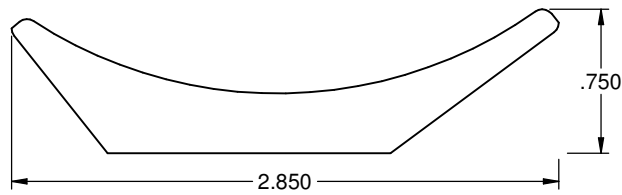

1.750
2.313

Description: Crown

Overall Size: .750 x 2.850

Profile Number: KL 1336

Keim

4465 SR 557
Charm OH 44617
1-800-362-6682
www.keimhome.com