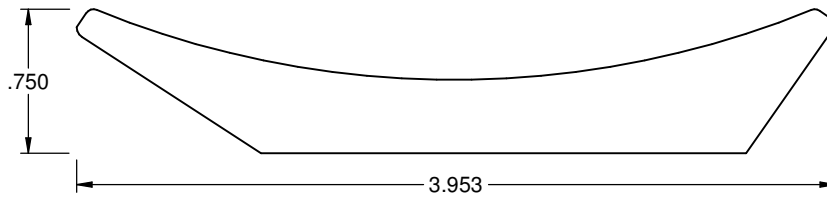

3.250
2.250

Description: Crown

Overall Size: .750 x 3.953

Profile Number: KL 1316

Keim

4465 SR 557
Charm OH 44617
1-800-362-6682
www.keimhome.com